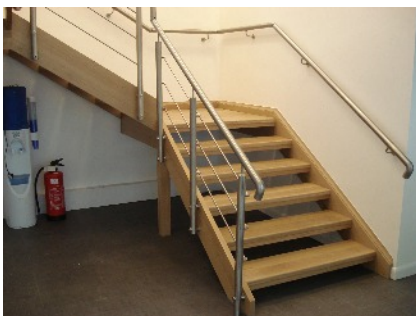

Sentinel

www.handrailsuk.co.uk

Component based stainless steel handrail and balustrade system.

Manufactured from stainless steel Grade 304 for internal or 316 for external applications. Surface finish can be bright polished, satin polished or powder coated.

The **handrail** is either 42 mm or 48 mm diameter and can incorporate LED Insert light units. (See Illumine data sheet)

The **balusters** are normally 48 mm diameter or flat section stainless steel.

Infill panels can be Glass, perforated or woven metal, stainless steel wire, or "running rails"

Sentinel is ideal for staircases, ramps, balconies to public, commercial or private developments

*A complete design,
Manufacture and
installation service*

Data Sheet

SG System Products Limited
Unit 22
Wharfedale Road
Ipswich IP1 4JP
Tel: 01473 240055
Email: sales@sgsystems.co.uk
www.handrailsuk.co.uk