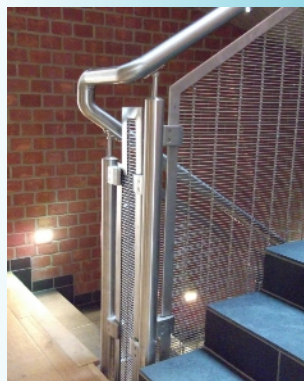

The surface finish

can be either fine satin, bright polished, powder coated or a combination of polished and powder coated.

Handrail

is either 42 mm or 48 mm diameter stainless steel, or “warm to the touch” (Stargard range). Both can incorporate LED INSERT lighting (see Illumine data sheet). Timber handrail (Coppice range) which can be with or without stainless steel bends is also available.

Balusters

48 mm diameter or “flat” baluster design in stainless steel with a range of base fixings (Pocket, baseplate or side fixing).

Infill panels

are available in glass, perforated or woven metal, stainless steel wire, “running rails” or vertical bar infill.

Applications:

Main staircases to access ramps, Juliette balconies to full balconies, public, commercial or private developments.

Glazed Sentinel balustrade

Woven metal infill panels

Glazed Sentinel to a balcony