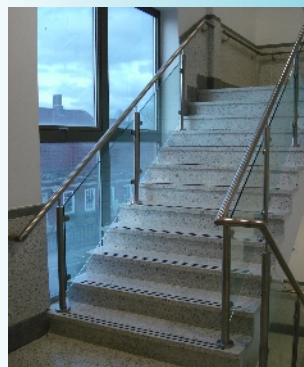

The surface finish

can be either fine satin, bright polished, powder coated or a combination of polished and powder coated.

Handrail

is either 42 mm or 48 mm diameter stainless steel, or “warm to the touch” (Stargard range). Both can incorporate LED INSERT lighting (see Illumine data sheet). Timber handrail (Coppice range) which can be with or without stainless steel bends is also available.

Balusters

48 mm diameter or “flat” baluster design in stainless steel with a range of base fixings (Pocket, baseplate or side fixing).

Infill panels

are available in glass, perforated or woven metal, stainless steel wire, “running rails” or vertical bar infill.

Applications:

Main staircases to access ramps, Juliette balconies to full balconies, public, commercial or private developments.

Glazed Sentinel balustrade

Woven metal infill panels

Glazed Sentinel to a balcony