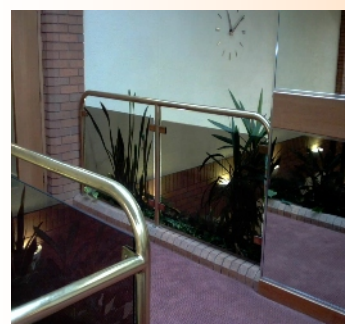

DATA SHEET

www.handrailsuk.co.uk

SG System Products Limited
22 Wharfedale Road
Ipswich
IP1 4JP

Tel: 01473 240055
Fax: 01473 461616
Email: sales@sgsystems.co.uk

*“A complete design, manufacture
and installation service”*