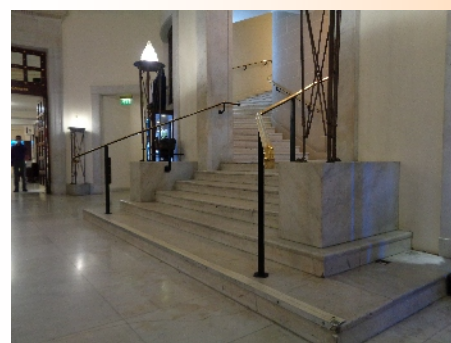

DATA SHEET

www.handrailsuk.co.uk

SG System Products Limited
22 Wharfedale Road
Ipswich
IP1 4JP

Tel: 01473 240055
Fax: 01473 461616
Email: sales@sgsystems.co.uk

*“A complete design, manufacture
and installation service”*