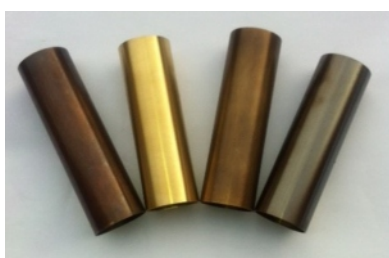

Citadel

February 2017

“The traditional richness of brass”

Brass handrail and balustrade system

The Product

Citadel is a brass balustrade and handrail system which is designed around 50 mm or 38 mm diameter brass tube. It is intended for interior applications although with a clear lacquer coating applied it is suitable for exterior applications.

The surface finish

Is normally bright polished but a fine satin finish can be supplied.

To avoid the need for frequent polishing a clear lacquer finish can be applied after polishing.

Handrail

Is either 50 mm diameter or 38 mm diameter, which can include LED INSERT lighting (see Illumine data sheet) or the traditional “oval” section.

Balusters

Are 50 mm diameter brass as standard, however, the brass handrail can be fitted to a range of baluster designs.

Infill panels

Are available in glass (clear or tinted) or “running rails” in brass.