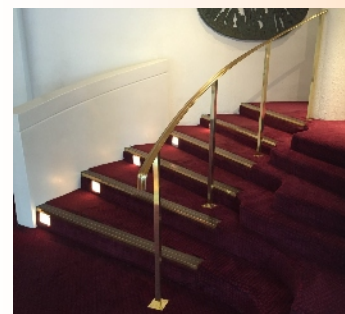

DATA SHEET

www.handrailsuk.co.uk

SG System Products Limited
22 Wharfedale Road
Ipswich
IP1 4JP

Tel: 01473 240055
Fax: 01473 461616
Email: sales@sgsystems.co.uk

*“A complete design, manufacture
and installation service”*