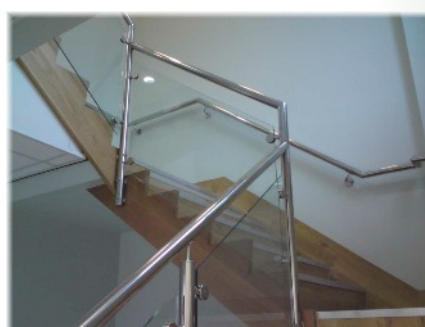

Stronghold

Stainless steel balustrade system

July 2015

DATA SHEET

www.handrailsuk.co.uk

The Product

Stronghold is a balustrade and handrail system which is designed for the application where the more “component based” systems would feature too many visible joints.

Stainless steel is grade 304 or 316 which is suitable for either interior or exterior applications.

The surface finish can be either fine satin or bright polished

Handrail is either 42 mm or 48 mm diameter, and all “changes in direction” of the handrail are welded, dressed, ground smooth and then finally polished. We aim to have only one visible joint per flight of stairs.

Various infills are available:
Glass, perforated sheet, mesh, wire or “running rails.”

SG System Products Limited
22 Wharfedale Road
Ipswich
IP1 4JP

Tel: 01473 240055
Fax: 01473 461616
Email: sales@sgsystems.co.uk