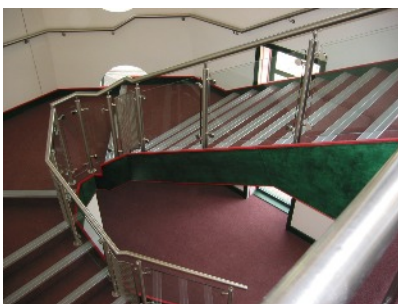

Stronghold

Stainless steel balustrade system

July 2015

DATA SHEET

www.handrailsuk.co.uk

The Product

Stronghold is a balustrade and handrail system which is designed for the application where the more “component based” systems would feature too many visible joints.

Stainless steel is grade 304 or 316 which is suitable for either interior or exterior applications.

The surface finish can be either fine satin or bright polished

Handrail is either 42 mm or 48 mm diameter, and all “changes in direction” of the handrail are welded, dressed, ground smooth and then finally polished. We aim to have only one visible joint per flight of stairs.

Various infills are available:
Glass, perforated sheet, mesh, wire or “running rails.”

SG System Products Limited
22 Wharfedale Road
Ipswich
IP1 4JP

Tel: 01473 240055
Fax: 01473 461616
Email: sales@sgsystems.co.uk