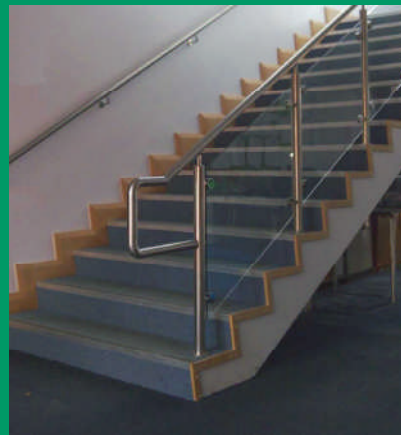

Stronghold

STAINLESS STEEL BALUSTRADE AND HANDRAIL SYSTEM

Stronghold is stylish balustrade which is ideal for projects which require a quality product and low maintenance.

For balustrade which is even more distinctive, Stronghold can be supplied with brass fittings.

OTHER PRODUCTS FROM

Glassrail

Stargard

AL 50

Stradling

S.G. System Products Limited

Unit 22, Wharfedale Road, Ipswich IP1 4JP

Tel: (01473) 240055 Fax: (01473) 461616

email: sales@sgsystems.co.uk

Website: www.handrailsuk.co.uk

January 2010 CI/SfB (34)

Stronghold

Stainless Steel balustrade and handrail system