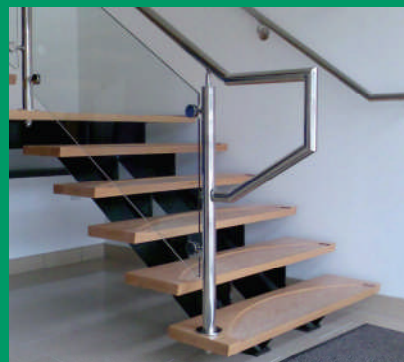

Stronghold

STAINLESS STEEL BALUSTRADE AND HANDRAIL SYSTEM

Stronghold is stylish balustrade which is ideal for projects which require a quality product and low maintenance.

For balustrade which is even more distinctive, Stronghold can be supplied with brass fittings.

OTHER PRODUCTS FROM

Glassrail

Stargard

AL 50

Stradling

S.G. System Products Limited

Unit 22, Wharfedale Road, Ipswich IP1 4JP

Tel: (01473) 240055 Fax: (01473) 461616

email: sales@sgsystems.co.uk

Website: www.handrailsuk.co.uk

January 2010 CI/SfB (34)

Stronghold

Stainless Steel balustrade and handrail system