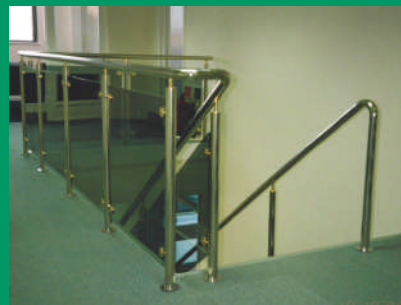

Stronghold

STAINLESS STEEL BALUSTRADE AND HANDRAIL SYSTEM

Stronghold is stylish balustrade which is ideal for projects which require a quality product and low maintenance.

For balustrade which is even more distinctive, Stronghold can be supplied with brass fittings.

OTHER PRODUCTS FROM

Glassrail

Stargard

AL 50

Stradling

S.G. System Products Limited

Unit 22, Wharfedale Road, Ipswich IP1 4JP

Tel: (01473) 240055 Fax: (01473) 461616

email: sales@sgsystems.co.uk

Website: www.handrailsuk.co.uk

January 2010 CI/SfB (34)

Stronghold

Stainless Steel balustrade and handrail system