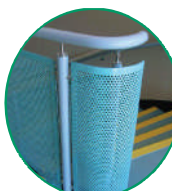

Stronghold

STAINLESS STEEL BALUSTRADE AND HANDRAIL SYSTEM

Stronghold is stylish balustrade which is ideal for projects which require a quality product and low maintenance.

For balustrade which is even more distinctive, Stronghold can be supplied with brass fittings.

OTHER PRODUCTS FROM

Glassrail

Stargard

AL 50

Stradling

S.G. System Products Limited

Unit 22, Wharfedale Road, Ipswich IP1 4JP

Tel: (01473) 240055 Fax: (01473) 461616

email: sales@sgsystems.co.uk

Website: www.handrailsuk.co.uk

January 2010 CI/SfB (34)

Stronghold

Stainless Steel balustrade and handrail system