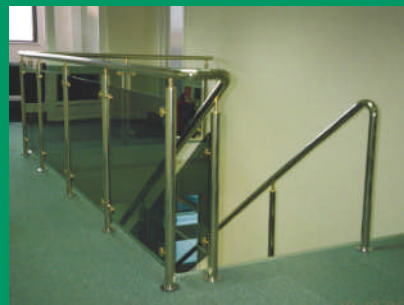

Stronghold

STAINLESS STEEL BALUSTRADE AND HANDRAIL SYSTEM

Stronghold is stylish balustrade which is ideal for projects which require a quality product and low maintenance.

For balustrade which is even more distinctive, Stronghold can be supplied with brass fittings.

OTHER PRODUCTS FROM

Glassrail

Stargard

AL 50

Stradling

S.G. System Products Limited

Unit 22, Wharfedale Road, Ipswich IP1 4JP

Tel: (01473) 240055 Fax: (01473) 461616

email: sales@sgsystems.co.uk

Website: www.handrailsuk.co.uk

January 2010 CI/SfB (34)

Stronghold

Stainless Steel balustrade and handrail system