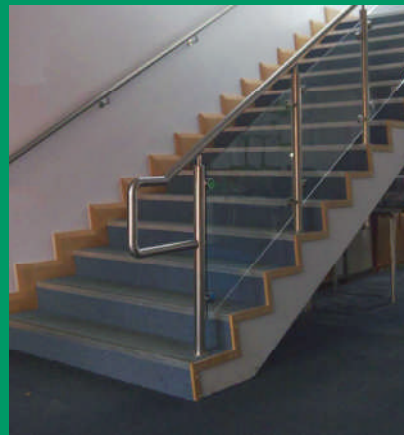

Stronghold

STAINLESS STEEL BALUSTRADE AND HANDRAIL SYSTEM

Stronghold is stylish balustrade which is ideal for projects which require a quality product and low maintenance.

For balustrade which is even more distinctive, Stronghold can be supplied with brass fittings.

OTHER PRODUCTS FROM

Glassrail

Stargard

AL 50

Stradling

S.G. System Products Limited

Unit 22, Wharfedale Road, Ipswich IP1 4JP

Tel: (01473) 240055 Fax: (01473) 461616

email: sales@sgsystems.co.uk

Website: www.handrailsuk.co.uk

January 2010 CI/SfB (34)

Stronghold

Stainless Steel balustrade and handrail system