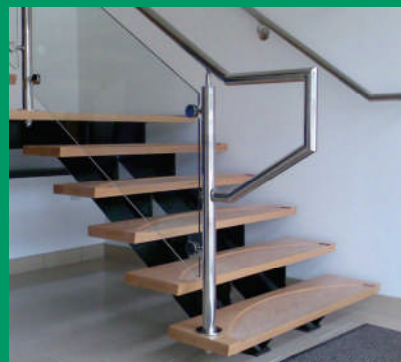

Stronghold

STAINLESS STEEL BALUSTRADE AND HANDRAIL SYSTEM

Stronghold is stylish balustrade which is ideal for projects which require a quality product and low maintenance.

For balustrade which is even more distinctive, Stronghold can be supplied with brass fittings.

OTHER PRODUCTS FROM

Glassrail

Stargard

AL 50

Stradling

S.G. System Products Limited

Unit 22, Wharfedale Road, Ipswich IP1 4JP

Tel: (01473) 240055 Fax: (01473) 461616

email: sales@sgsystems.co.uk

Website: www.handrailsuk.co.uk

January 2010 CI/SfB (34)

Stronghold

Stainless Steel balustrade and handrail system