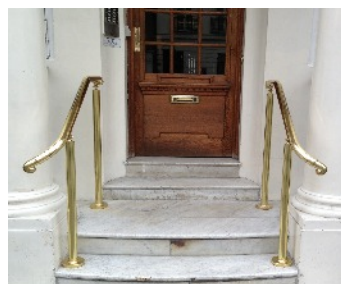

“The traditional richness of brass”

Brass handrail and balustrade system

The Product

Citadel is a brass balustrade and handrail system which is designed around 50 mm or 38 mm diameter brass tube. It is intended for interior applications although with a clear lacquer coating applied it is suitable for exterior applications.

The surface finish

Is normally bright polished but a fine satin finish can be supplied.

To avoid the need for frequent polishing a clear lacquer finish can be applied after polishing.

Handrail

Is either 50 mm diameter or 38 mm diameter.

Balusters

Are 50 mm diameter brass as standard, however, the brass handrail can be fitted to a range of baluster designs.

Infill panels

Are available in glass (clear or tinted) or “running rails” in brass.