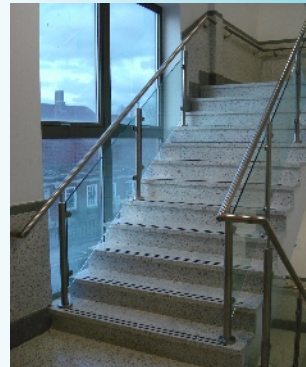

Sentinel

A component based stainless steel system, tailored to suit the clients specific requirements.

February 2017

The Product (material)

Stainless steel grade 304 for interior and grade 316 for exterior applications.

The surface finish

can be either fine satin, bright polished, powder coated or a combination of polished and powder coated.

Handrail

is either 42 mm or 48 mm diameter stainless steel, or “warm to the touch” (Stargard range). Both can incorporate LED INSERT lighting (see Illumine data sheet). Timber handrail (Coppice range) which can be with or without stainless steel bends is also available.

Balusters

48 mm diameter or “flat” baluster design in stainless steel with a range of base fixings (Pocket, baseplate or side fixing).

Infill panels

are available in glass, perforated or woven metal, stainless steel wire, “running rails” or vertical bar infill.

Applications:

Main staircases to access ramps, Juliette balconies to full balconies, public, commercial or private developments.

Glazed Sentinel balustrade