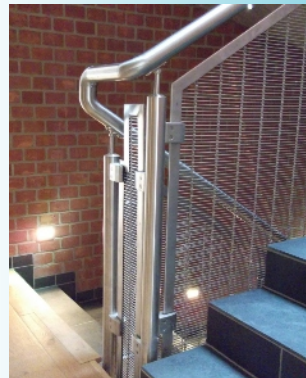

## Handrail

is either 42 mm or 48 mm diameter stainless steel, or “warm to the touch” (Stargard range). Both can incorporate LED INSERT lighting (see Illumine data sheet). Timber handrail (Coppice range) which can be with or without stainless steel bends is also available.

## Infill panels

are available in glass, perforated or woven metal, stainless steel wire, “running rails” or vertical bar infill.

## Applications:

Main staircases to access ramps, Juliette balconies to full balconies, public, commercial or private developments.

Glazed Sentinel balustrade

Woven metal infill panels

Glazed Sentinel to a balcony