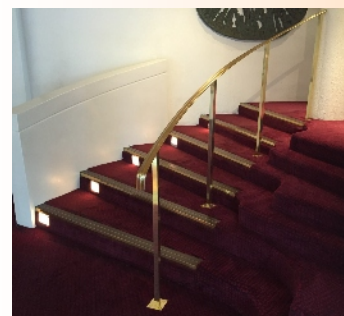

DATA SHEET

www.handrailsuk.co.uk

SG System Products Limited
22 Wharfedale Road
Ipswich
IP1 4JP

Tel: 01473 240055
Fax: 01473 461616
Email: sales@sgsystems.co.uk

*“A complete design, manufacture
and installation service”*