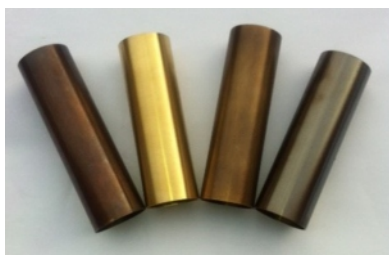

Citadel

February 2017

“The traditional richness of brass”

Brass handrail and balustrade system

The Product

Citadel is a brass balustrade and handrail system which is designed around 50 mm or 38 mm diameter brass tube. It is intended for interior applications although with a clear lacquer coating applied it is suitable for exterior applications.

The surface finish

Is normally bright polished but a fine satin finish can be supplied.

To avoid the need for frequent polishing a clear lacquer finish can be applied after polishing.

Handrail

Is either 50 mm diameter or 38 mm diameter, which can include LED INSERT lighting (see Illumine data sheet) or the traditional “oval” section.

Balusters

Are 50 mm diameter brass as standard, however, the brass handrail can be fitted to a range of baluster designs.

Infill panels

Are available in glass (clear or tinted) or “running rails” in brass.