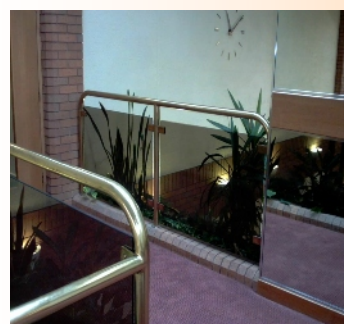

DATA SHEET

www.handrailsuk.co.uk

SG System Products Limited
22 Wharfedale Road
Ipswich
IP1 4JP

Tel: 01473 240055
Fax: 01473 461616
Email: sales@sgsystems.co.uk

*“A complete design, manufacture
and installation service”*