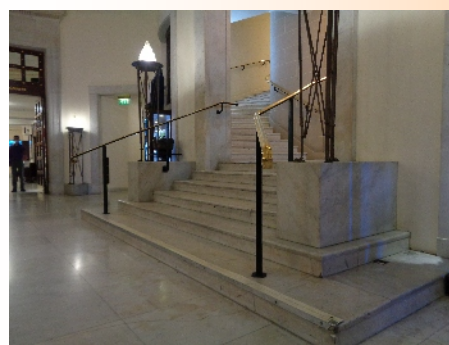

DATA SHEET

www.handrailsuk.co.uk

SG System Products Limited
22 Wharfedale Road
Ipswich
IP1 4JP

Tel: 01473 240055
Fax: 01473 461616
Email: sales@sgsystems.co.uk

*“A complete design, manufacture
and installation service”*