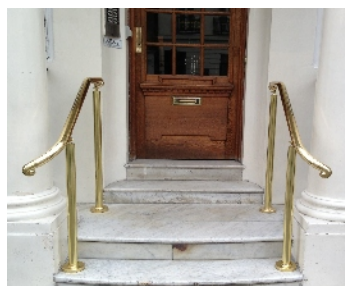

DATA SHEET

www.handrailsuk.co.uk

SG System Products Limited
22 Wharfedale Road
Ipswich
IP1 4JP

Tel: 01473 240055
Fax: 01473 461616
Email: sales@sgsystems.co.uk

*“A complete design, manufacture
and installation service”*