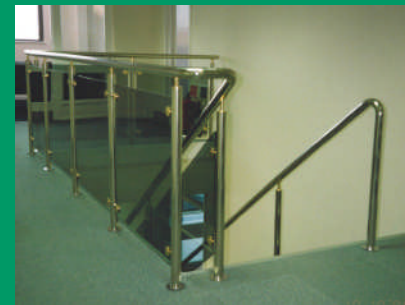

OTHER PRODUCTS FROM

Glassrail

Stargard

AL 50

Strading

S.G. System Products Limited

Unit 22, Wharfedale Road, Ipswich IP1 4JP

Tel: (01473) 240055 Fax: (01473) 461616

email: sales@sgsystems.co.uk

Website: www.handrailsuk.co.uk