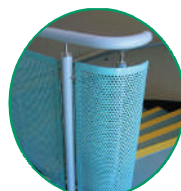

Stronghold

STAINLESS STEEL BALUSTRADE AND HANDRAIL SYSTEM

Stronghold is stylish balustrade which is ideal for projects which require a quality product and low maintenance.

For balustrade which is even more distinctive, Stronghold can be supplied with brass fittings.

Stronghold

Stainless Steel balustrade and handrail system

January 2010

CI/SfB (34)

OTHER PRODUCTS FROM

Glassrail

Stargard

AL 50

Strading

S.G. System Products Limited

Unit 22, Wharfedale Road, Ipswich IP1 4JP

Tel: (01473) 240055 Fax: (01473) 461616

email: sales@sgsystems.co.uk

Website: www.handrailsuk.co.uk