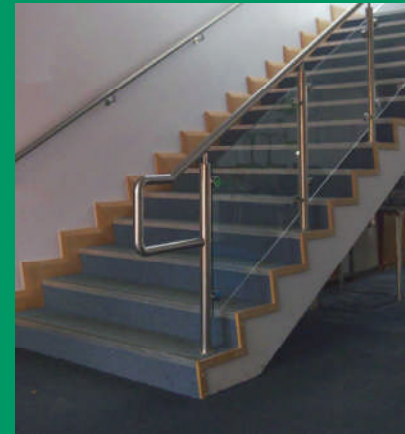

Stronghold

STAINLESS STEEL BALUSTRADE AND HANDRAIL SYSTEM

Stronghold is stylish balustrade which is ideal for projects which require a quality product and low maintenance.

For balustrade which is even more distinctive, Stronghold can be supplied with brass fittings.