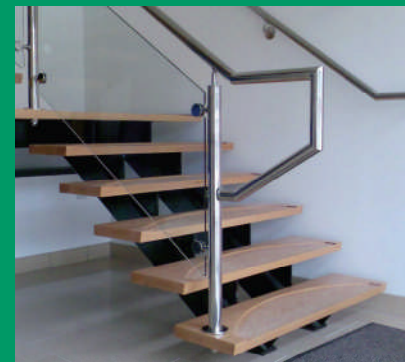

OTHER PRODUCTS FROM

Glassrail

Stargard

AL 50

Strading

S.G. System Products Limited

Unit 22, Wharfedale Road, Ipswich IP1 4JP

Tel: (01473) 240055 Fax: (01473) 461616

email: sales@sgsystems.co.uk

Website: www.handrailsuk.co.uk