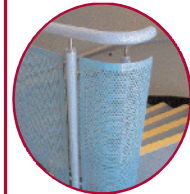

OTHER PRODUCTS FROM

Stargard