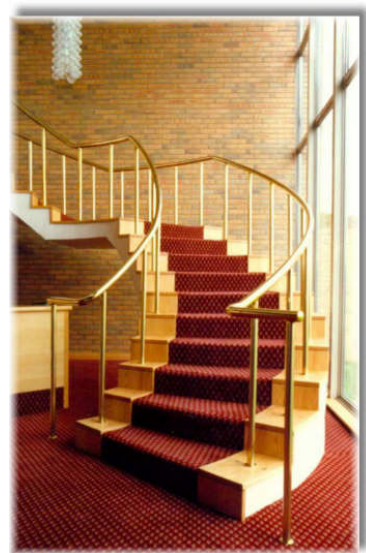

Citadel

Brass handrail and balustrade system

"The traditional richness of brass"

The Product

Citadel is a brass balustrade and handrail system which is designed around 50 mm diameter brass tube for both the balusters and the handrail. As an alternative the handrail can be supplied in 38 mm diameter.

The fittings, such as glass brackets, wall brackets, baluster tops are supplied in either brass or stainless steel.

Design Possibilities

The infill panels can be toughened glass, either clear or tinted, mid-rails in either brass or stainless steel, and stainless steel wire.

Finishes Available

Citadel is available with a bright or satin polished finish and can have a clear lacquer baked on to the surface after polishing if required.

This option removes the need for the frequent polishing always needed to keep brass in prime condition.

Applications

Citadel is designed with prestigious venues in mind whether commercial, public or private buildings.

DATA SHEET

S G System Products Limited
Unit 22
Wharfedale Road
Ipswich
IP1 4JP

Tel: 01473 240055
Fax: 01473 461616
email: sales@sgsystems.co.uk
www.handrailsuk.co.uk